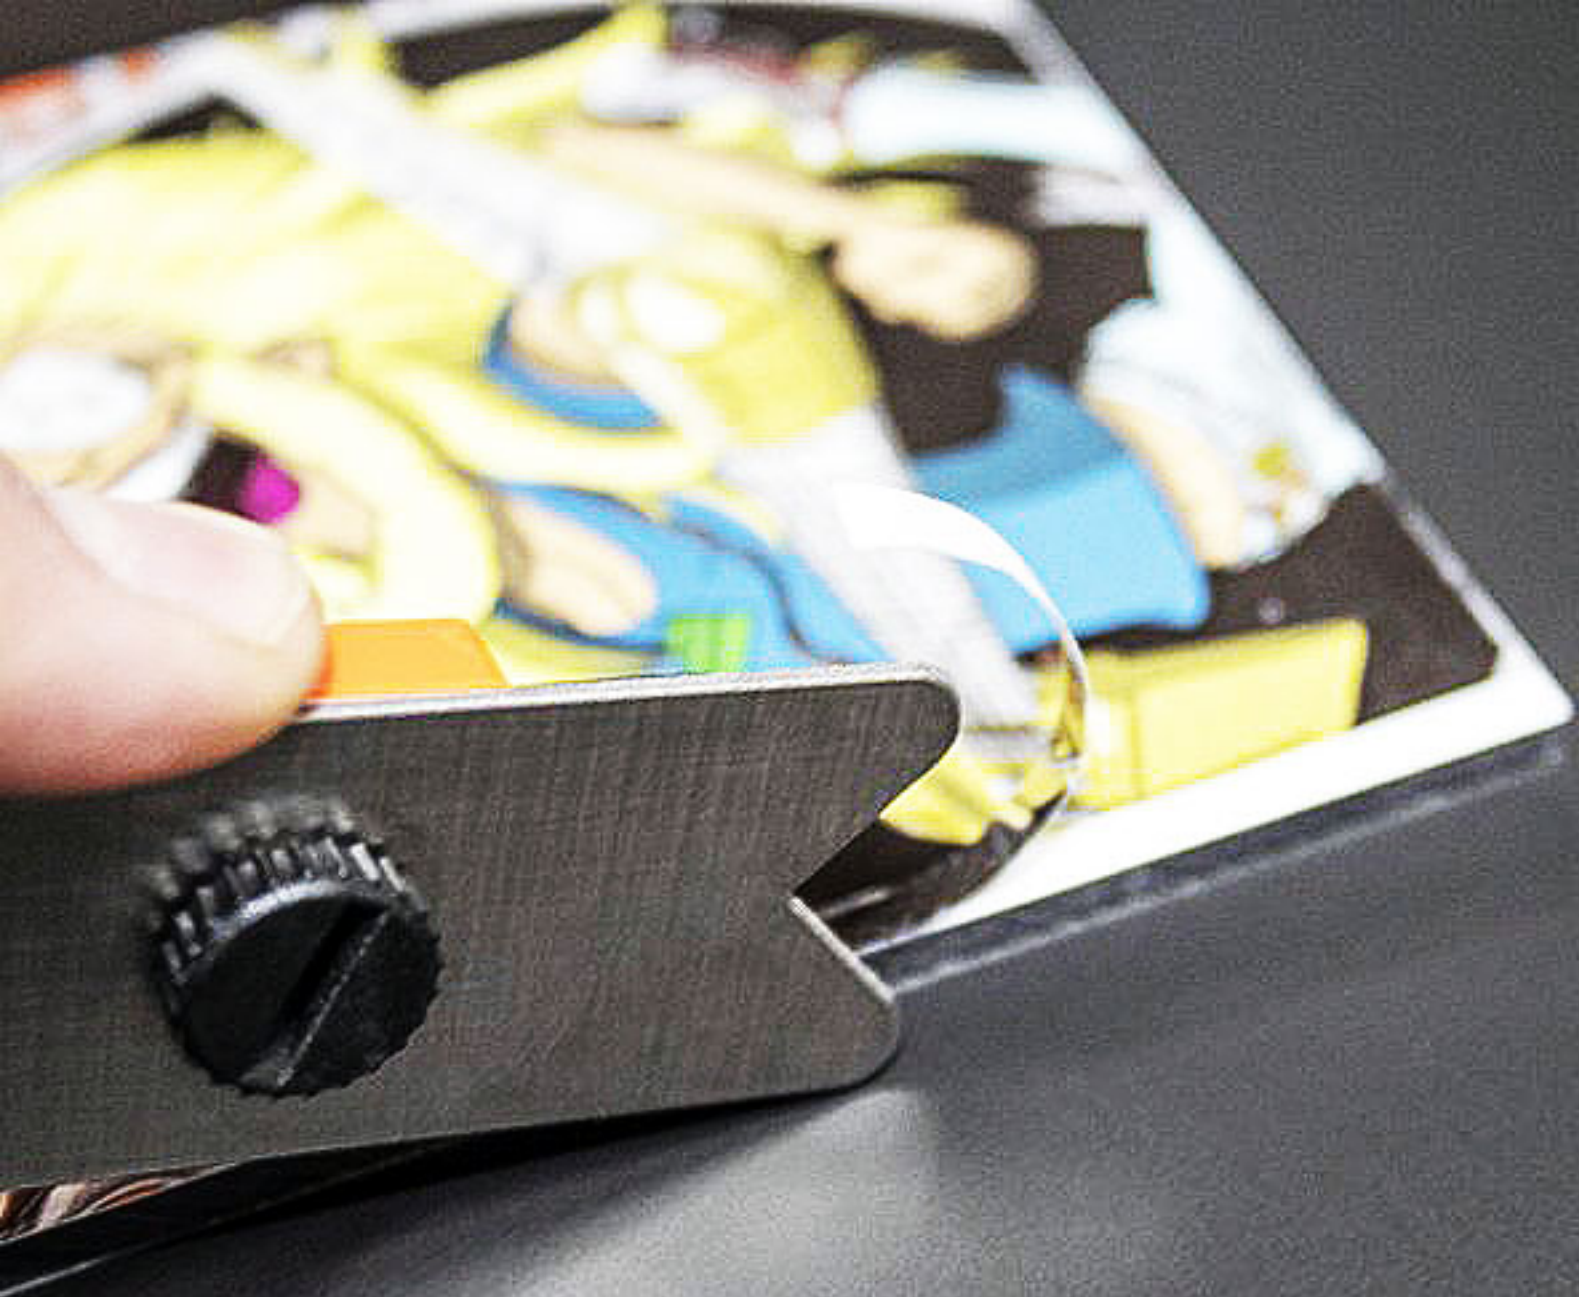

Yellotools.com  
Made in Germany

Yellotools.com  
Made in Germany

YellowGreen  
Made in Germany

**YelloGulde Flexi**

YellowGulate Flex3

MACH3

SHAVE WITH  
GILLETTE MACH3

## 1. Innenschnitt / *Inner Cut*

1. YelloGuide Griff / *handle*
2. Dichtungsgummi / *rubberseal*
3. Messerklinge / *blade*
4. Führungsplatte / *guidesupport*

## 2. Ausschnitt / *Outer Cut*

5. Distanzplatte / *distance plate*
6. Folie / *vinyl*
7. Scheibe oder Schild / *glas or substrate*

Abstand / *Distance* : 3mm

Abstand / *Distance* : 5mm

5 mm

4 mm

3 mm

2 mm